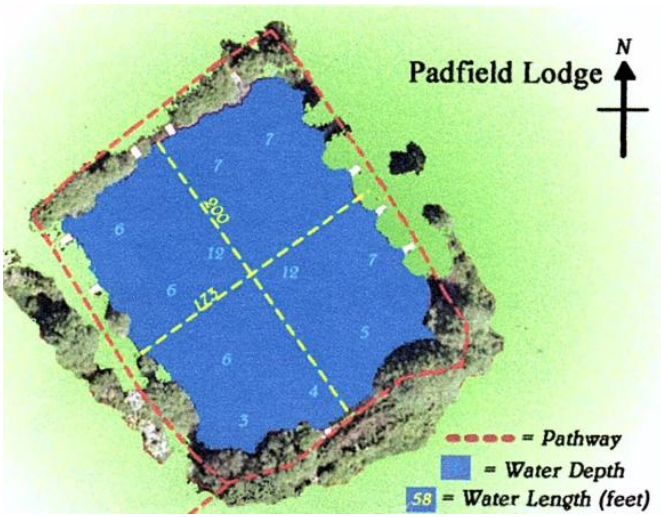

Padfield Lodge 

--- = Pathway  
■ = Water Depth  
58 = Water Length (feet)

## Directions to Padfield Lodge.

Follow Padfield Main Road and just up from the junction to Temple Street is the Public Footpath Leading to the Reservoirs. Once you have walked between the houses and found the gate as shown the lodge can be seen from here.