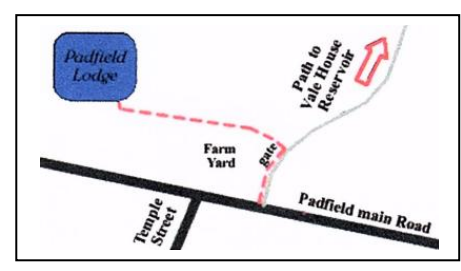

Padfield Lodge 

--- = Pathway  
■ = Water Depth  
58 = Water Length (feet)

## Directions to Padfield Lodge.

Follow Padfield Main Road and just up from the junction to Temple Street is the Public Footpath Leading to the Reservoirs. Once you have walked between the houses and found the gate as shown the lodge can be seen from here.